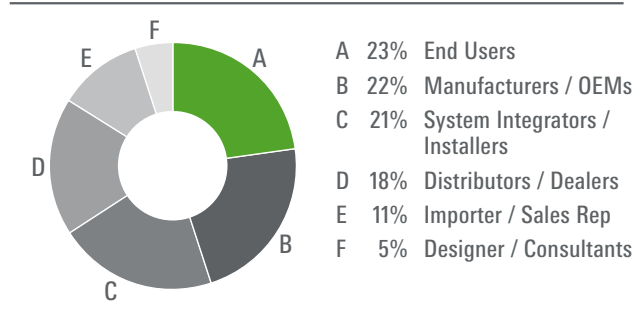

Circulation Data

By Business Nature

Advertising Rates

Per Issue Rate (USD)	Trim Size (mm)	a&s Japan		
		1 issue	2 – 3 issues	4 – 6 issues
Inside Regular				
Full Page	210 x 275	3,800	3,600	3,400
Spread Page	420 x 275	6,100	5,800	5,500
Half Page	V: 85 x 250 H: 180 x 125	2,100	2,000	1,900
Special Position				
Inside Front Cover		4,500	4,300	4,100
Back Cover	210 x 275	5,300	5,000	4,700
Inside Back Cover		4,200	4,000	3,800
Cover Story			13,500	

- 10% additional charge for preferred placement of a full page inside regular AD; 15% additional charge for half page placement.
- The price is effective from 1 January – 31 December 2014.